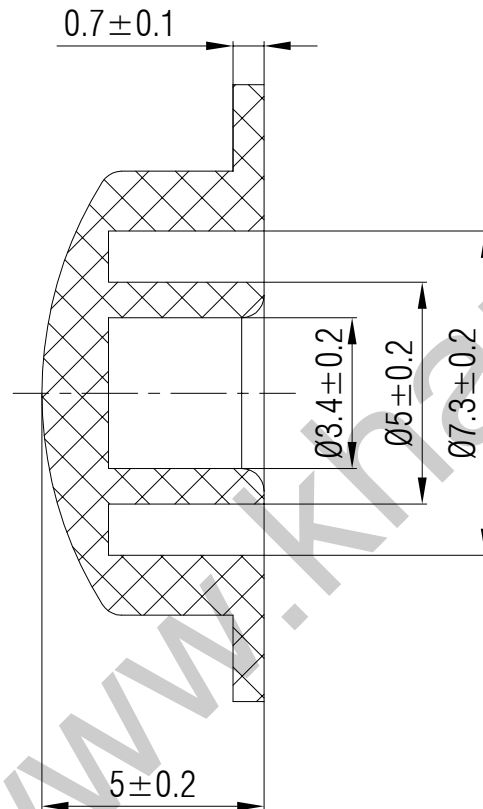

SWITCH CAP
P/N:SC104

Materials

PC

Color

Black,White
(OEM AVAILABLE)

Packaging

Bulk Package

Inner Package:

Outter Package:

Plastic bag
Carton

WENZHOU KHAN ELECTRONIC

VERSION		PROJECTION	DESIGNED	Wei Lin
KH14FE22E			CHECKED	ZhongJu Peng
SCALE	SIZE	 Dimnensions are shown:mm(inches)	APPROVED	Johan Xu
5:1	A4		2022.05.11	