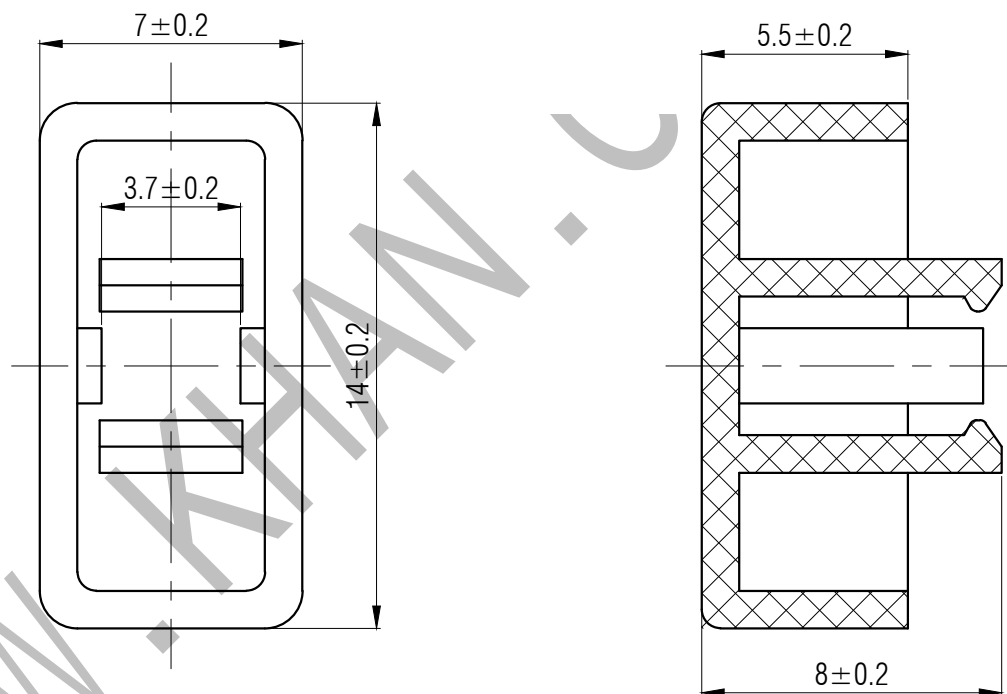

SWITCH CAP
P/N:SC207

Materials ABS

Color BLACK, RED

Packaging

Bulk Package

Inner Package: Plastic bag

Outer Package: Carton

VERSION

KH14FE22E

PROJECTION

Dimensions are shown:mm(inches)

DESIGN

DRAWN

APPROVAL

SCALE

5:1

SIZE

A4

2016.04.25