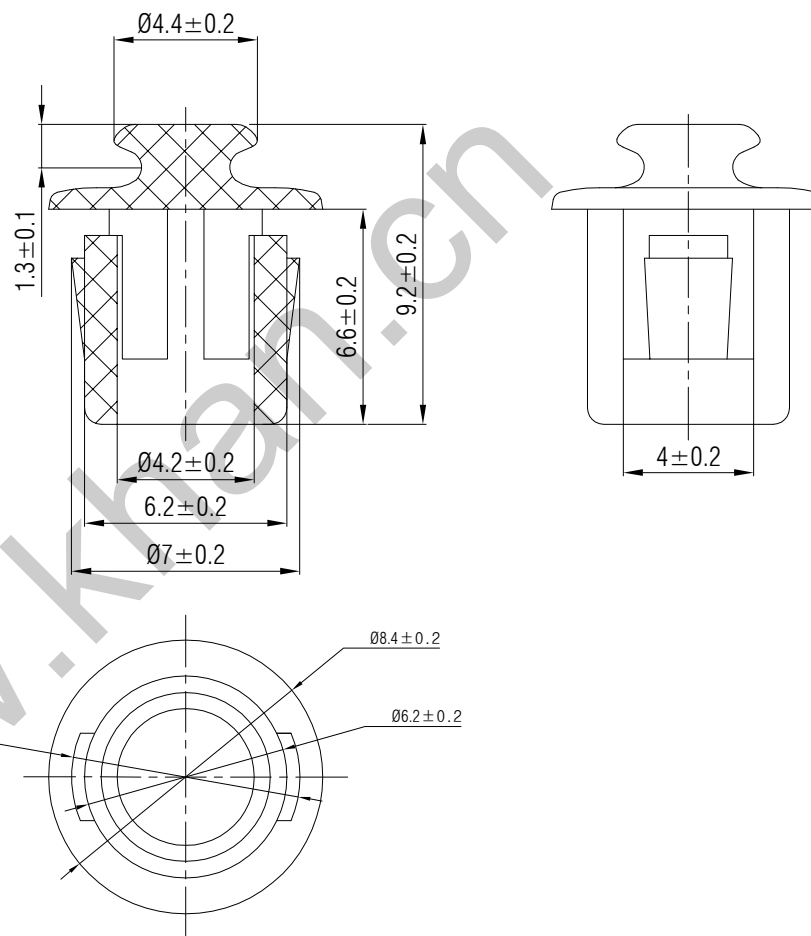

SWITCH CAP  
P/N:SC005

Materials ABS

Color Red,Black  
(OEM AVAILABLE)

Packaging

Bulk Package

Inner Package: Plastic bag

Outer Package: Carton

WENZHOU KHAN ELECTRONIC

VERSION		PROJECTION	DESIGNED	Wei Lin
KH14FE22E			CHECKED	ZhongJu Peng
SCALE	SIZE	 Dimensions are shown:mm(inches)	APPROVED	Johan Xu
5:1	A4		2022.05.11	