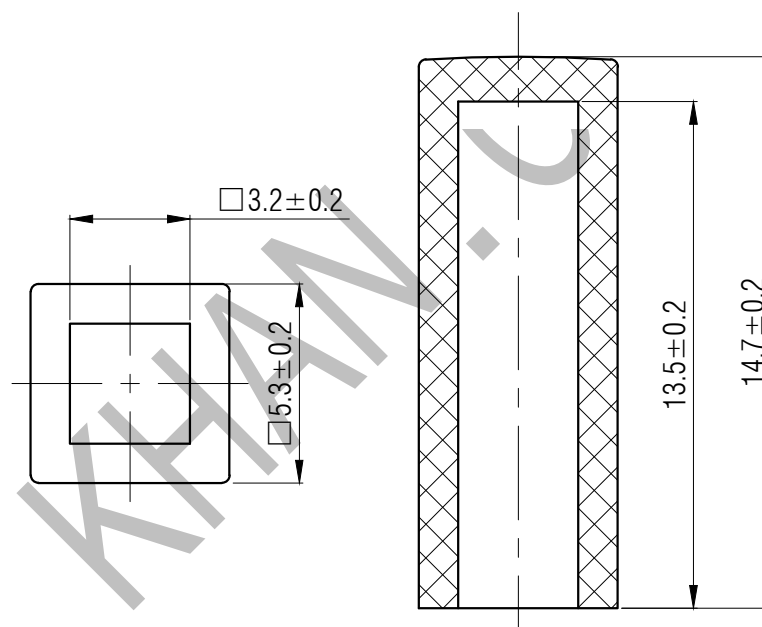

SWITCH CAP
P/N:SC422

Professional Manufacturer Since 2000

Materials ABS

Color Black
(OEM AVAILABLE)

Packaging

Bulk Package

Inner Package: Plastic bag

Outer Package: Carton

VERSION		PROJECTION	DESIGN
KH14FE22E			
SCALE	SIZE	 Dimensions are shown:mm(inches)	DRAWN
5:1	A4		2016.10.19