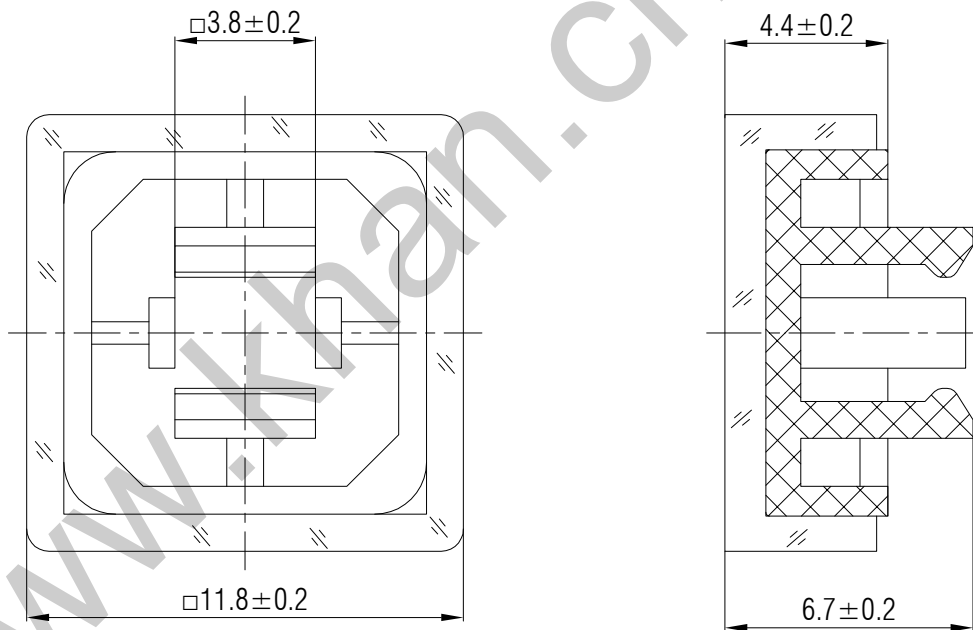

SWITCH CAP
P/N:SC214

Materials ABS

Color Ivory Blue Black

Packaging

Bulk Package

Inner Package: Plastic bag

Outer Package: Carton

WENZHOU KHAN ELECTRONIC

VERSION		PROJECTION	DESIGNED	Wei Lin
KH14FE22E			CHECKED	ZhongJu Peng
SCALE	SIZE	 Dimensions are shown:mm(inches)	APPROVED	Johan Xu
5:1	A4		2022.05.11	