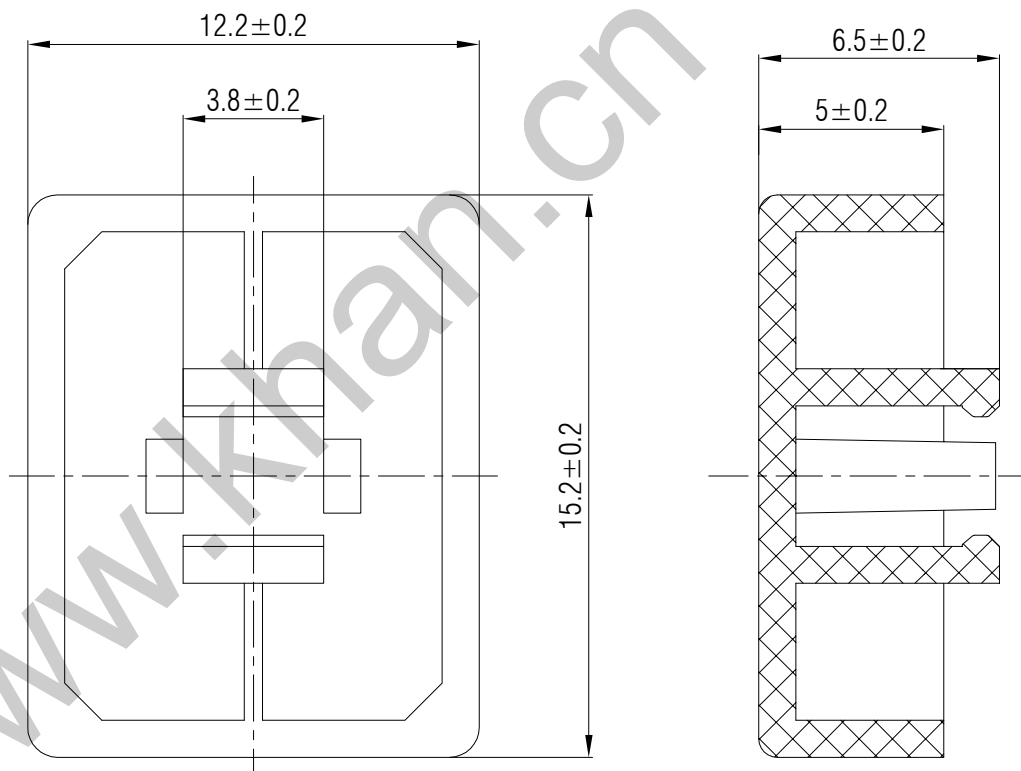

SWITCH CAP
P/N:SC223

Materials ABS

Color Black
(OEM AVAILABLE)

Packaging

Bulk Package
Inner Package: Plastic bag
Outer Package: Carton

WENZHOU KHAN ELECTRONIC

VERSION		PROJECTION	DESIGNED	Wei Lin
KH14FE22E			CHECKED	ZhongJu Peng
SCALE	SIZE	 Dimensions are shown:mm(inches)	APPROVED	Johan Xu
5:1	A4		2022.05.11	