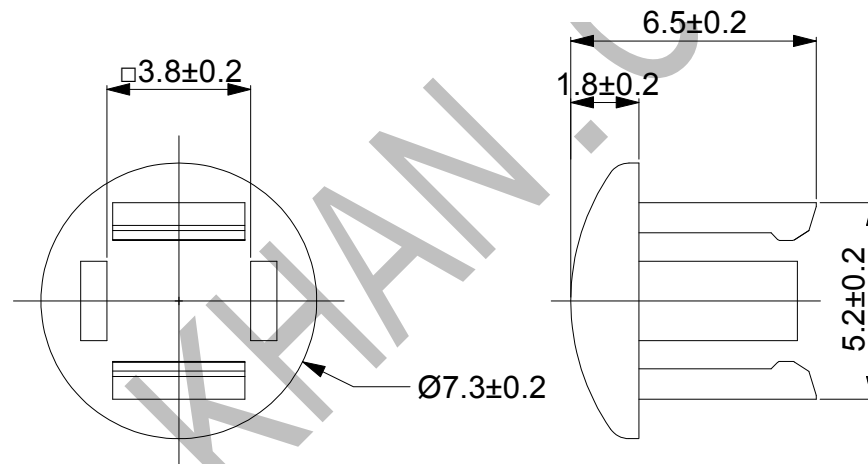

# SWITCH CAP

P/N:SC201

Materials ABS

Color Ivory  
(OEM AVAILABLE)

## Packaging

Bulk Package  
Inner Package: Plastic bag  
Outer Package: Carton

VERSION		PROJECTION	DESIGN
KH14FE22E			
SCALE	SIZE	 Dimensions are shown:mm(inches)	DRAWN
5:1	A4		2014.02.20