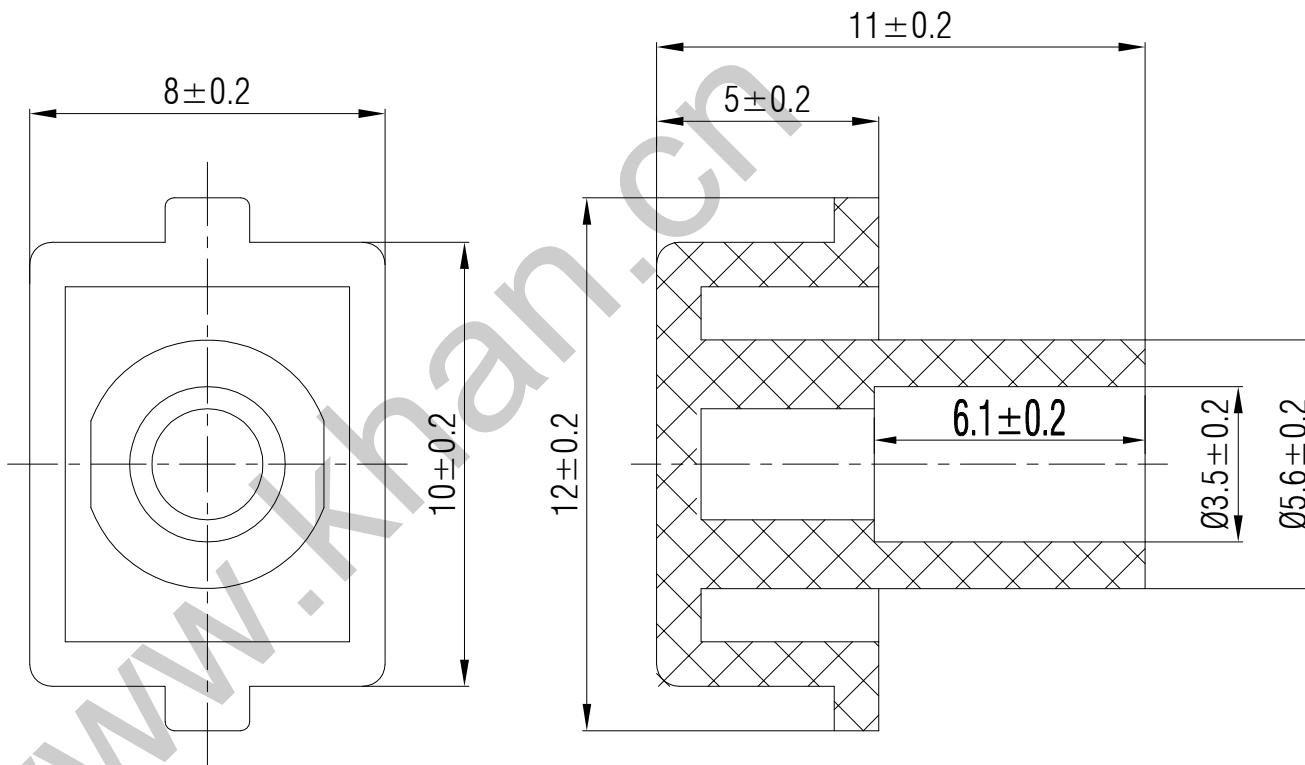

SWITCH CAP
P/N:SC105

Materials ABS

Color Black

Packaging

Bulk Package
Inner Package: Plastic bag
Outer Package: Carton

WENZHOU KHAN ELECTRONIC

VERSION		PROJECTION	DESIGNED	Wei Lin
KH14FE22E			CHECKED	ZhongJu Peng
SCALE	SIZE	 Dimensions are shown:mm(inches)	APPROVED	Johan Xu
5:1	A4		2022.05.11	