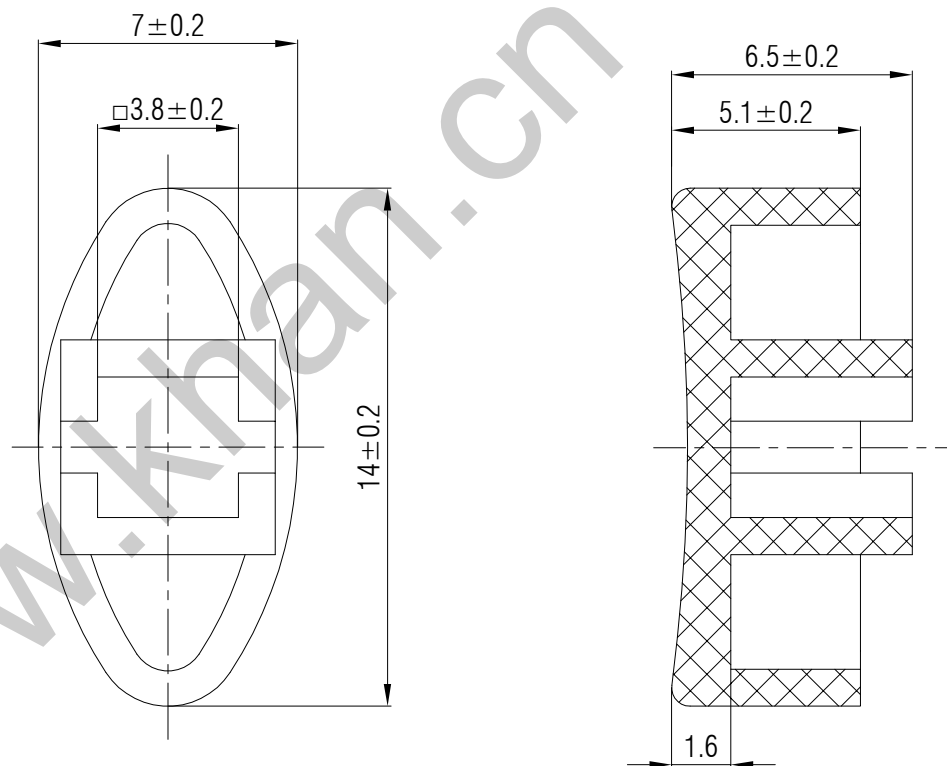

SWITCH CAP
P/N:SC208

Materials ABS
Color Black
 (OEM AVAILABLE)

Packaging
Bulk Package
Inner Package: Plastic bag
Outer Package: Carton

WENZHOU KHAN ELECTRONIC

VERSION		PROJECTION	DESIGNED	Wei Lin
KH14FE22E			CHECKED	ZhongJu Peng
SCALE	SIZE	 Dimensions are shown:mm(inches)	APPROVED	Johan Xu
5:1	A4		2022.05.11	