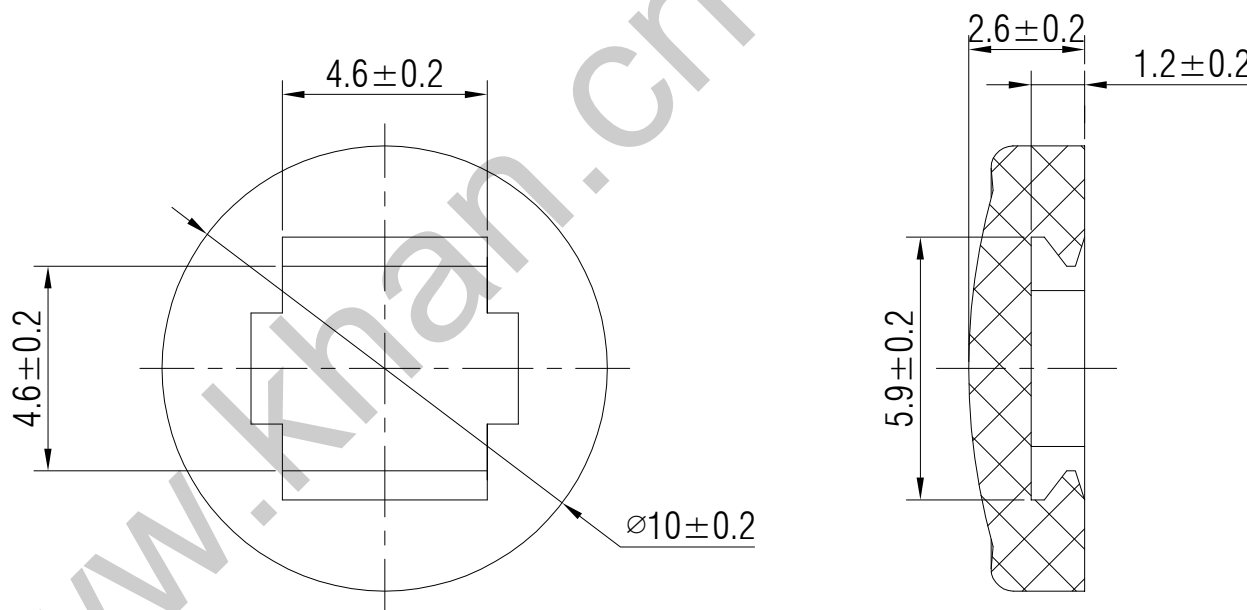

SWITCH CAP  
P/N:SC801

Materials ABS

Color Gray

Packaging

Bulk Package

Inner Package: Plastic bag

Outer Package: Carton

WENZHOU KHAN ELECTRONIC

VERSION		PROJECTION	DESIGNED	Wei Lin
KH14FE22E			CHECKED	ZhongJu Peng
SCALE	SIZE	 Dimensions are shown:mm(inches)	APPROVED	Johan Xu
5:1	A4		2022.05.11	