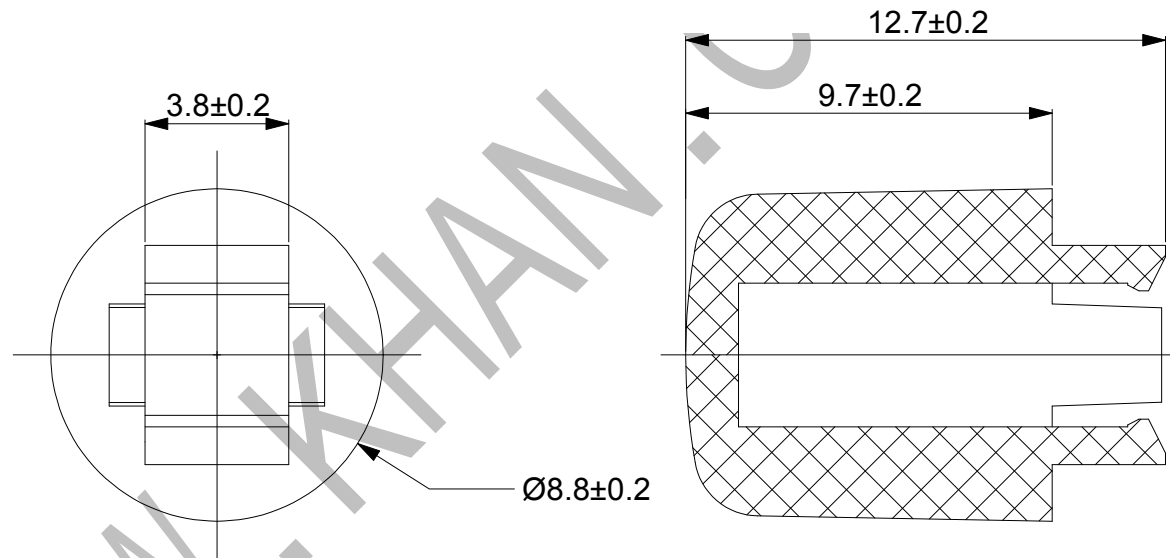

SWITCH CAP

P/N:SC204

Materials ABS

Color Black, White, Grey, Red
(OEM AVAILABLE)

Packaging

Bulk Package
Inner Package: Plastic bag
Outer Package: Carton

VERSION		PROJECTION	DESIGN
KH14FE22E			
SCALE	SIZE	 Dimensions are shown:mm(inches)	DRAWN
5:1	A4		2014.02.20