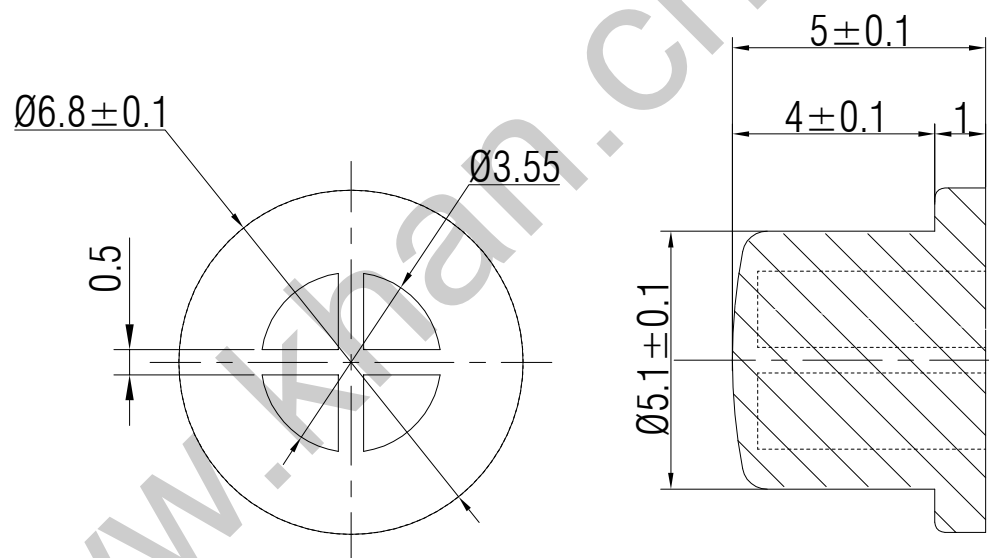

SWITCH CAP  
P/N:SC121

Materials ABS

Color Chrome plated

Packaging

Bulk Package

Inner Package: Plastic bag

Outer Package: Carton

WENZHOU KHAN ELECTRONIC

VERSION		PROJECTION	DESIGNED	Wei Lin
KH14FE22E			CHECKED	ZhongJu Peng
SCALE	SIZE	 Dimensions are shown:mm(inches)	APPROVED	Johan Xu
5:1	A4		2022.05.11	