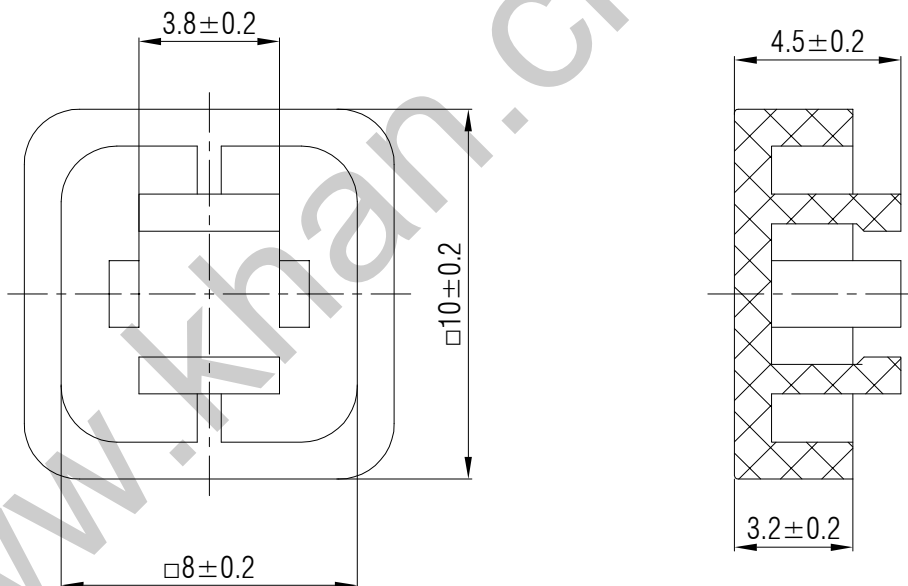

SWITCH CAP
P/N:SC210

Materials

ABS

Color

White,Blue,Yellow
(OEM AVAILABLE)

Packaging

Bulk Package

Inner Package:

Plastic bag

Outer Package:

Carton

WENZHOU KHAN ELECTRONIC

VERSION

KH14FE22E

PROJECTION

Dimensions are shown:mm(inches)

DESIGNED

Wei Lin

CHECKED

ZhongJu Peng

APPROVED

Johan Xu

SCALE

5:1