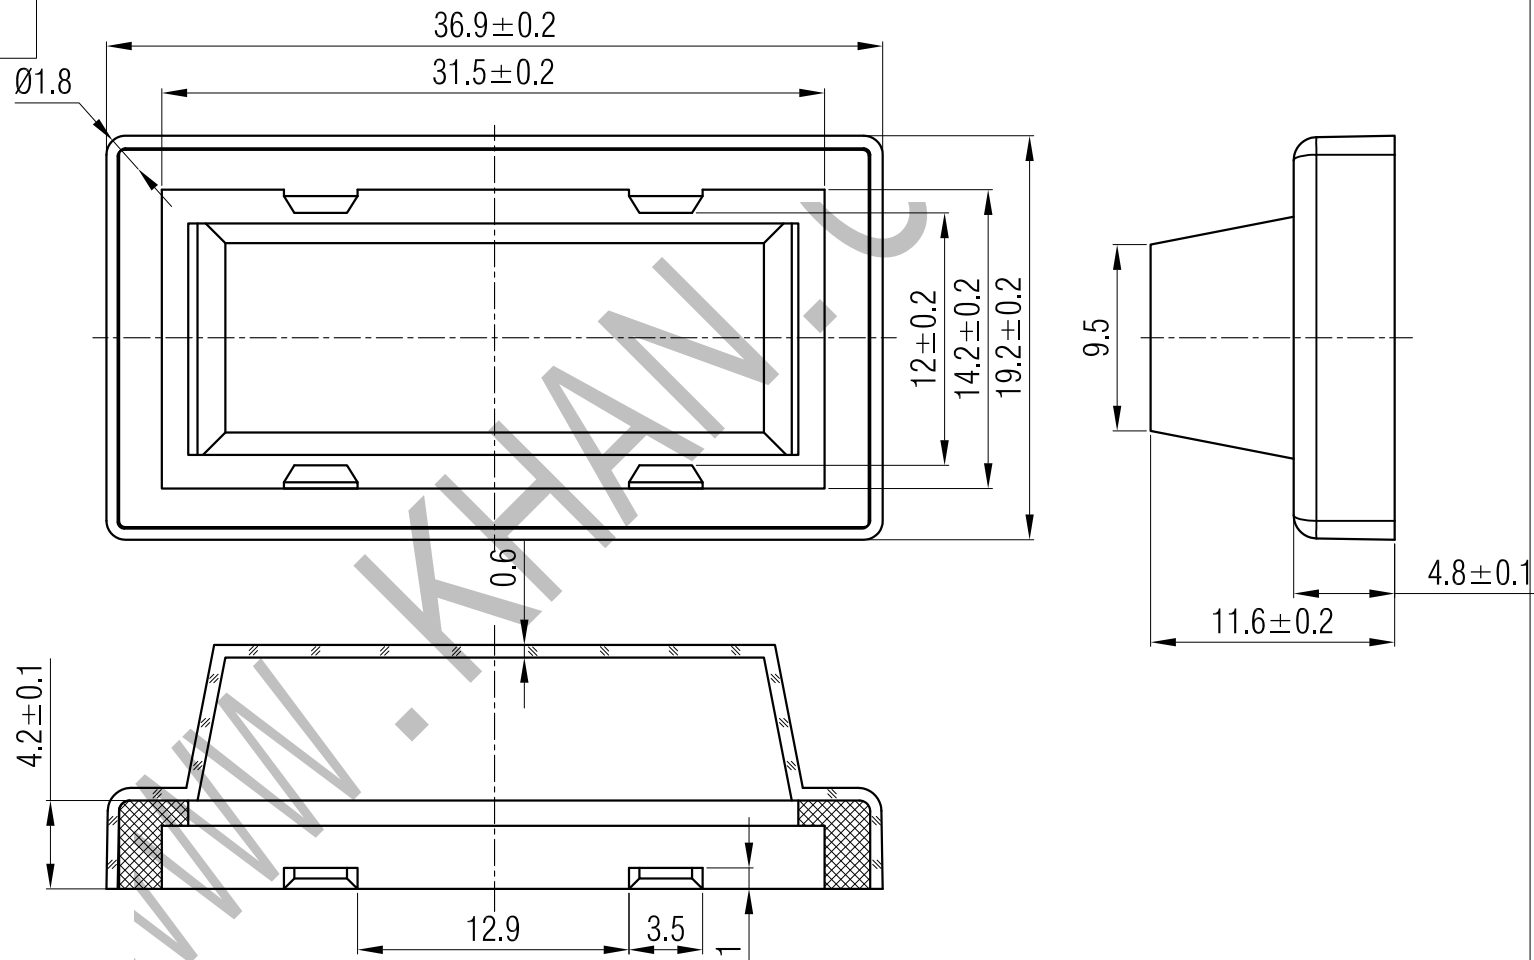

SWITCH CAP  
P/N:SC705

Materials PVC

Color Transparent

Packaging

Bulk Package

Inner Package: Plastic bag

Outer Package: Carton

VERSION		PROJECTION	DESIGN	敖余达
KH14FE22E			DRAWN	敖余达
SCALE	SIZE	 Dimensions are shown:mm(inches)	APPROVAL	徐君辉
5:1	A4		2018.12.30	