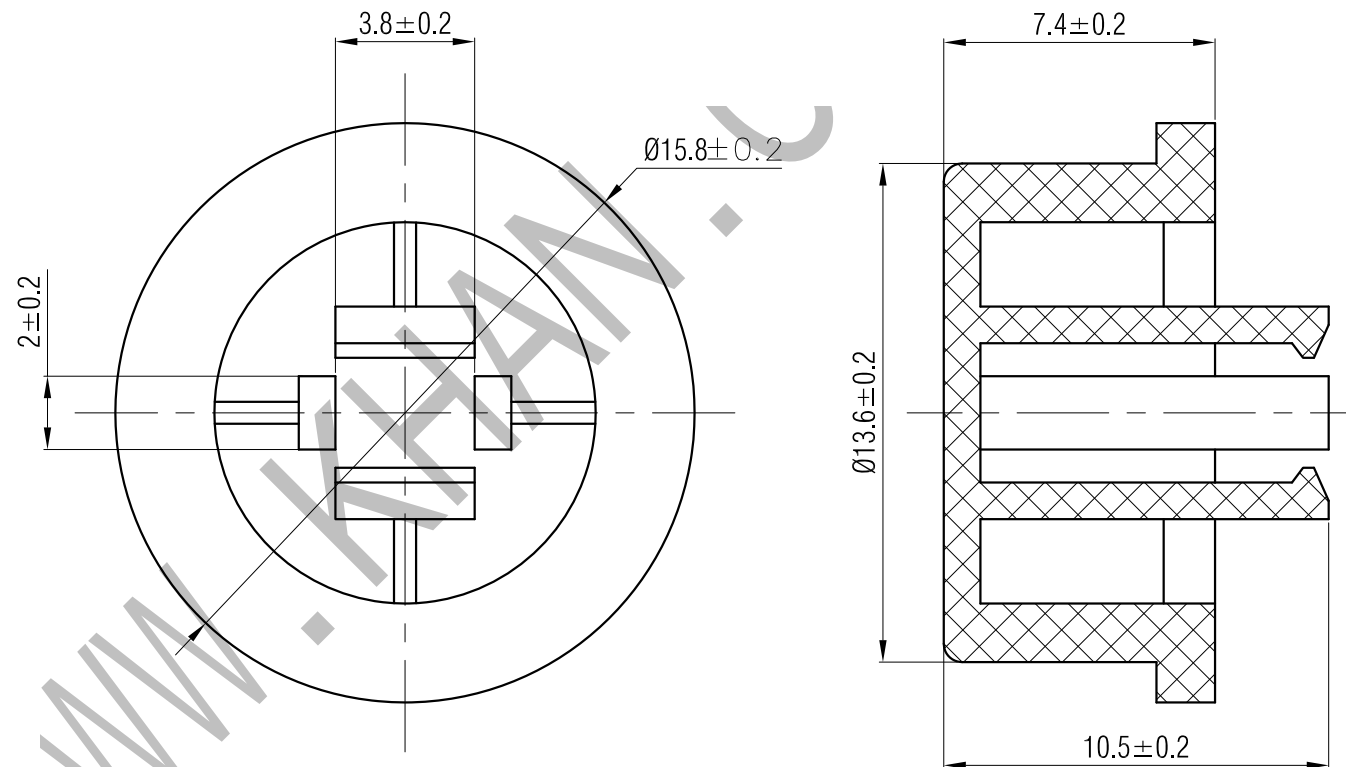

SWITCH CAP
P/N:SC216

Materials ABS

Color Red,Grey
(OEM AVAILABLE)

Packaging

Bulk Package

Inner Package: Plastic bag

Outter Package: Carton

WENZHOU KHAN ELECTRONIC

VERSION		PROJECTION	DESIGN	SHUQING ZHU
KH14FE22E			DRAWN	SHUQING ZHU
SCALE	SIZE	 Dimensions are shown:mm(inches)	APPROVAL	JUNHUI XU
5:1	A4		2019.11.25	