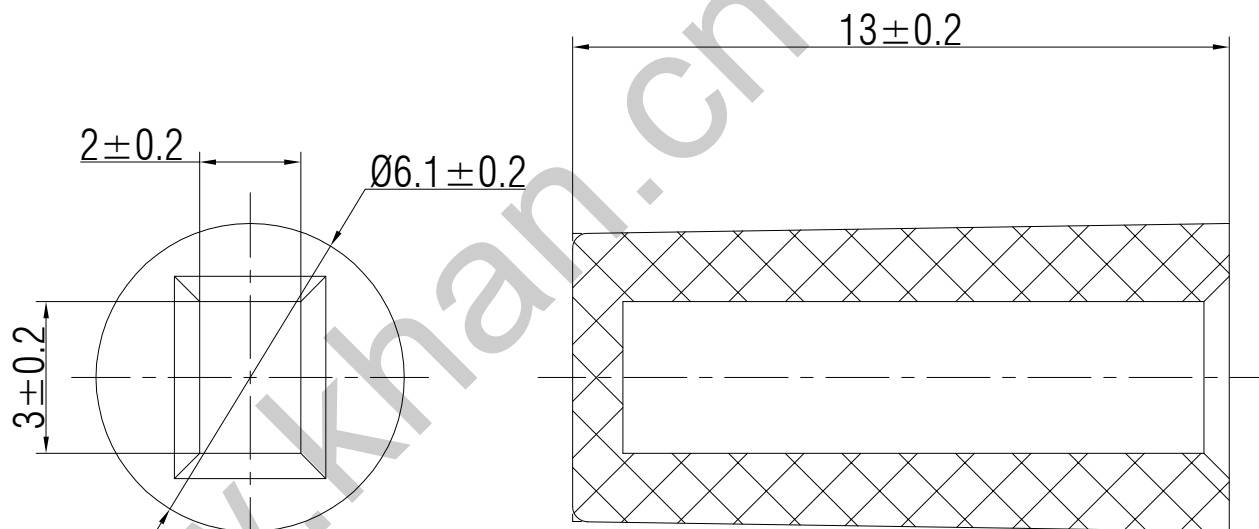

SWITCH CAP  
P/N:SC314

Professional Manufacturer Since 2000

Materials ABS

Color Black  
(OEM AVAILABLE)

Packaging

Bulk Package  
Inner Package: Plastic bag  
Outter Package: Carton

WENZHOU KHAN ELECTRONIC

VERSION		PROJECTION	DESIGNED	Wei Lin
KH14FE22E			CHECKED	ZhongJu Peng
SCALE	SIZE	 Dimensions are shown:mm(inches)	APPROVED	Johan Xu
5:1	A4		2022.05.11	