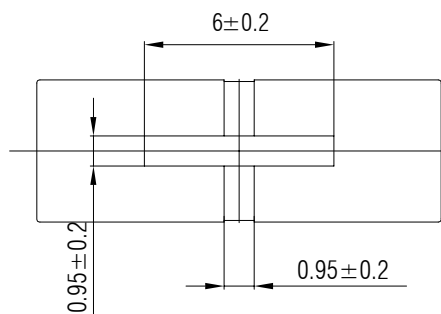

SWITCH CAP  
P/N:SC009

Materials ABS

Color Gray Red

Packaging

Bulk Package

Inner Package: Plastic bag

Outer Package: Carton

WENZHOU KHAN ELECTRONIC

VERSION		PROJECTION	DESIGNED	Wei Lin
KH14FE22E			CHECKED	ZhongJu Peng
SCALE	SIZE	 Dimensions are shown:mm(inches)	APPROVED	Johan Xu
5:1	A4		2022.05.11	