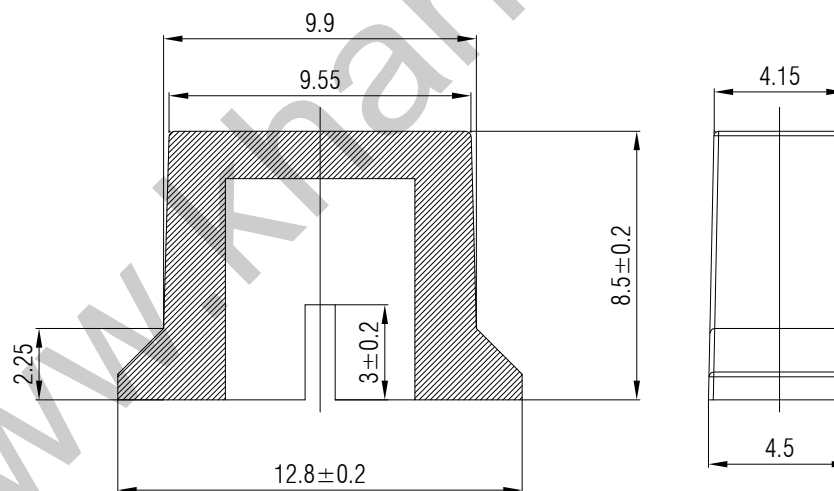

SWITCH CAP  
P/N:SC009

Materials ABS

Color Gray Red

Packaging

Bulk Package

Inner Package: Plastic bag

Outer Package: Carton

WENZHOU KHAN ELECTRONIC

VERSION		PROJECTION	DESIGNED	Wei Lin
KH14FE22E			CHECKED	ZhongJu Peng
SCALE	SIZE	 Dimensions are shown:mm(inches)	APPROVED	Johan Xu
5:1	A4		2022.05.11	