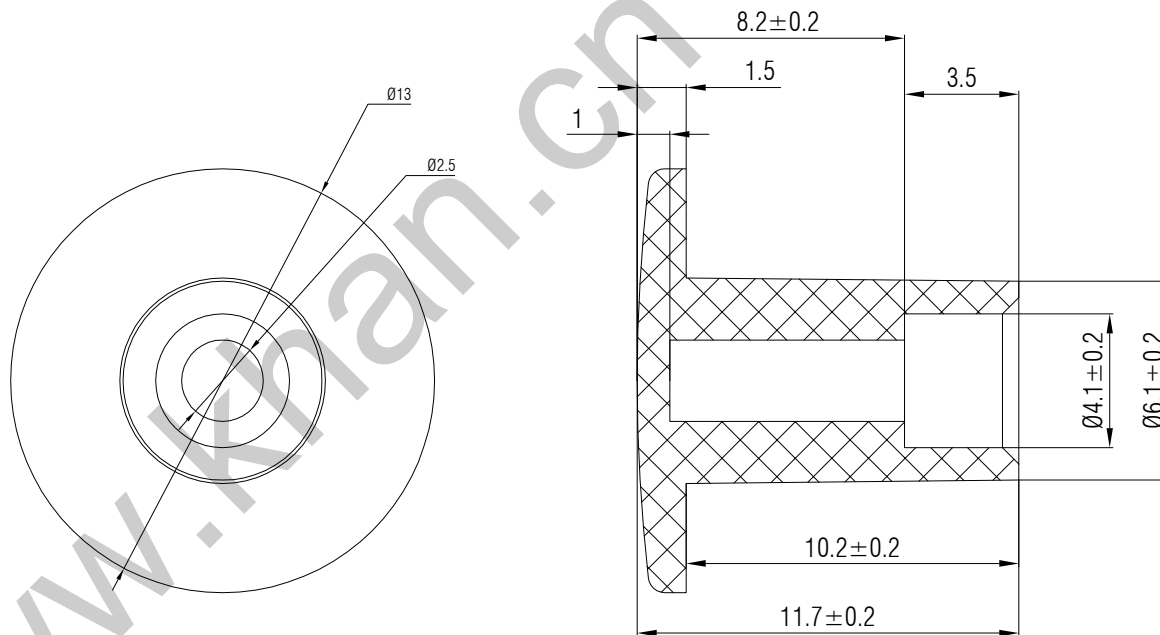

SWITCH CAP
P/N:SC006

Materials ABS

Color Black
(OEM AVAILABLE)

Packaging

Bulk Package

Inner Package: Plastic bag

Outer Package: Carton

WENZHOU KHAN ELECTRONIC

VERSION		PROJECTION	DESIGNED	Wei Lin
KH14FE22E			CHECKED	ZhongJu Peng
SCALE	SIZE	 Dimensions are shown:mm(inches)	APPROVED	Johan Xu
5:1	A4		2022.05.11	