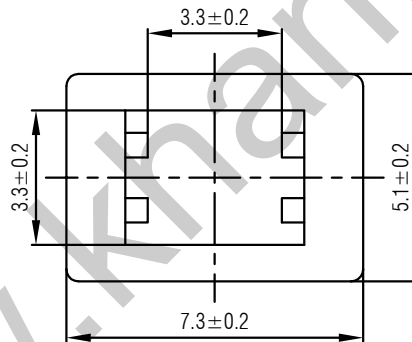

SWITCH CAP  
P/N:SC419

Materials ABS

Color Black,Grey  
(OEM AVAILABLE)

Packaging

Bulk Package  
Inner Package: Plastic bag  
Outer Package: Carton

WENZHOU KHAN ELECTRONIC

VERSION		PROJECTION	DESIGNED	Wei Lin
KH14FE22E			CHECKED	ZhongJu Peng
SCALE	SIZE	 Dimensions are shown:mm(inches)	APPROVED	Johan Xu
5:1	A4		2022.05.11	