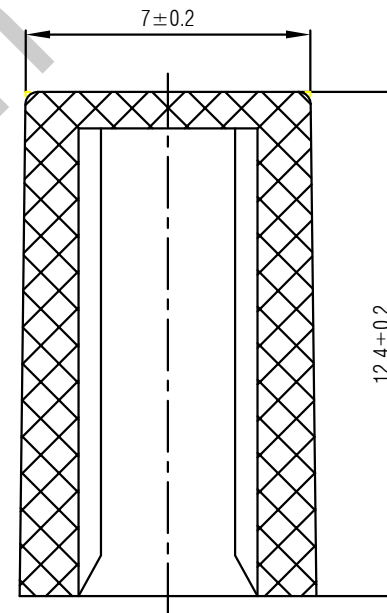

SWITCH CAP  
P/N:SC419

Materials ABS

Color Black,Grey  
(OEM AVAILABLE)

Packaging

Bulk Package  
Inner Package: Plastic bag  
Outer Package: Carton

WENZHOU KHAN ELECTRONIC

VERSION		PROJECTION	DESIGNED	Wei Lin
KH14FE22E			CHECKED	ZhongJu Peng
SCALE	SIZE	 Dimensions are shown:mm(inches)	APPROVED	Johan Xu
5:1	A4		2022.05.11	