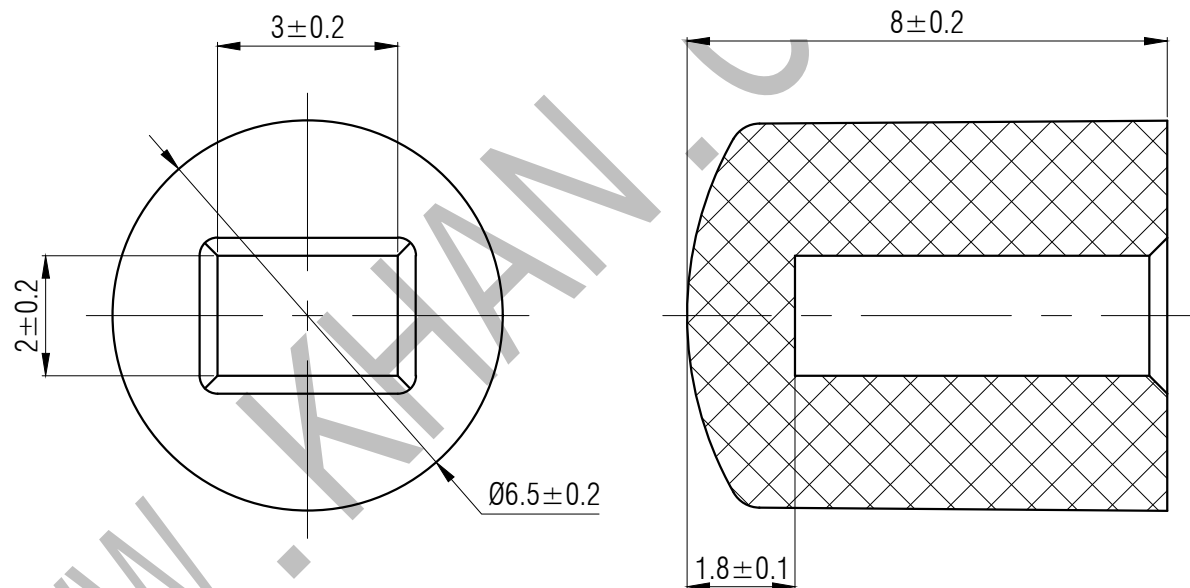

SWITCH CAP
P/N:SC310

Materials ABS

Color Black,Red
(OEM AVAILABLE)

Packaging

Bulk Package
Inner Package: Plastic bag
Outer Package: Carton

VERSION		PROJECTION	DESIGN
KH14FE22E			
SCALE	SIZE	 Dimensions are shown:mm(inches)	DRAWN
8:1	A4		2014.02.20