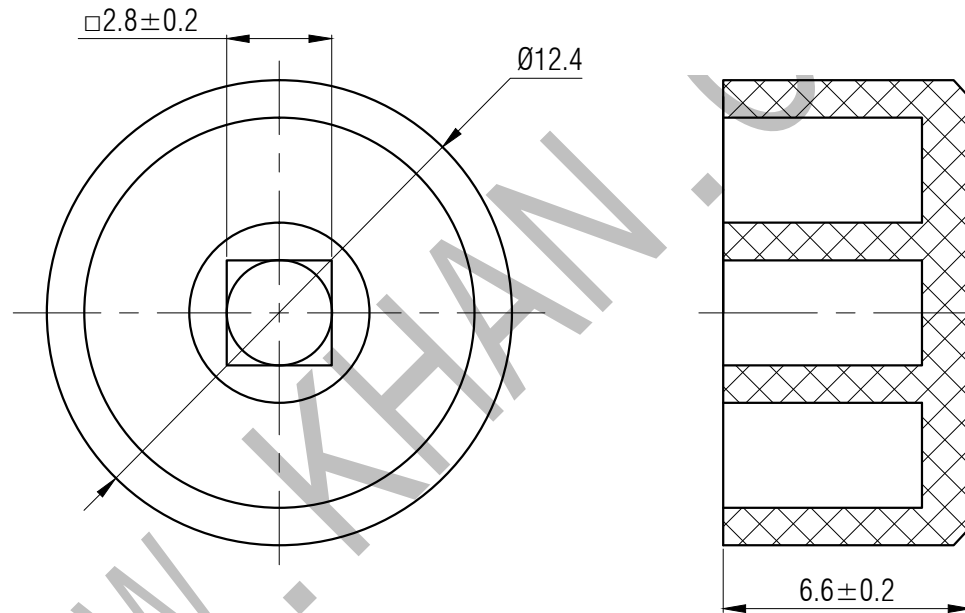

SWITCH CAP
P/N:SC602

Materials ABS

Color Black,Red,Yellow
(OEM AVAILABLE)

Packaging

Bulk Package
Inner Package: Plastic bag
Outer Package: Carton

VERSION

KH14FE22E

SCALE

5:1

SIZE

A4

PROJECTION

Dimensions are shown:mm(inches)

2014.02.20

DESIGN

DRAWN