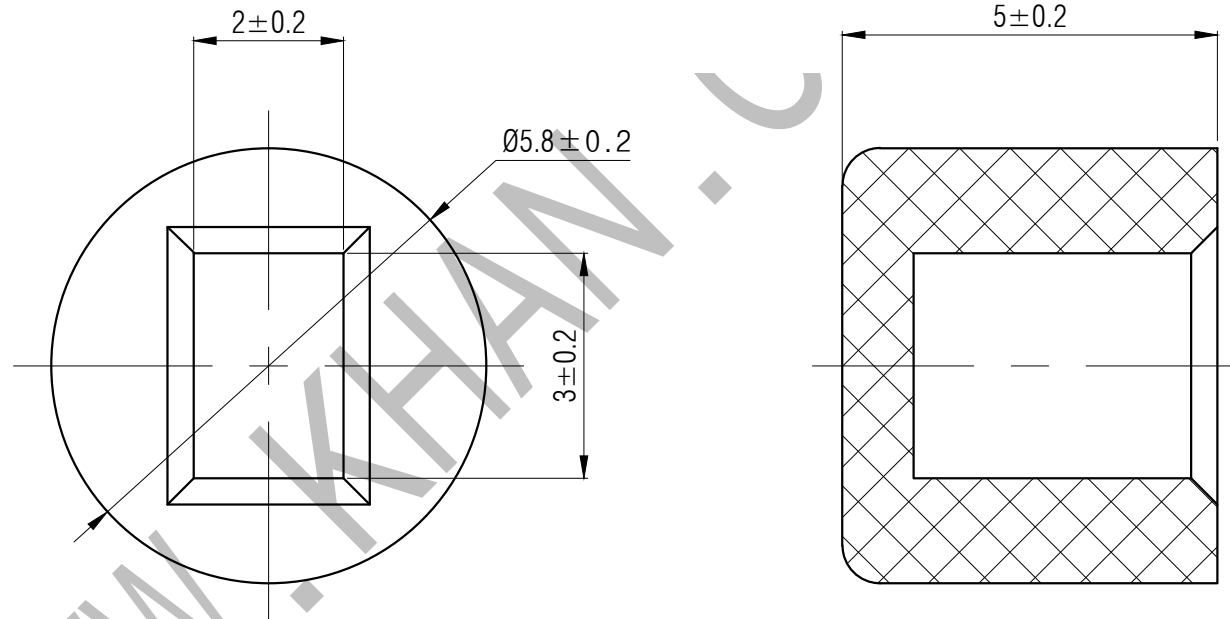

SWITCH CAP
P/N:SC302

Materials

ABS

Color

Black, White, Red, Yellow
(OEM AVAILABLE)

Packaging

Bulk Package

Inner Package: Plastic bag

Outer Package: Carton

VERSION

KH14FE22E

PROJECTION

Dimensions are shown:mm(inches)

SCALE

10:1

SIZE