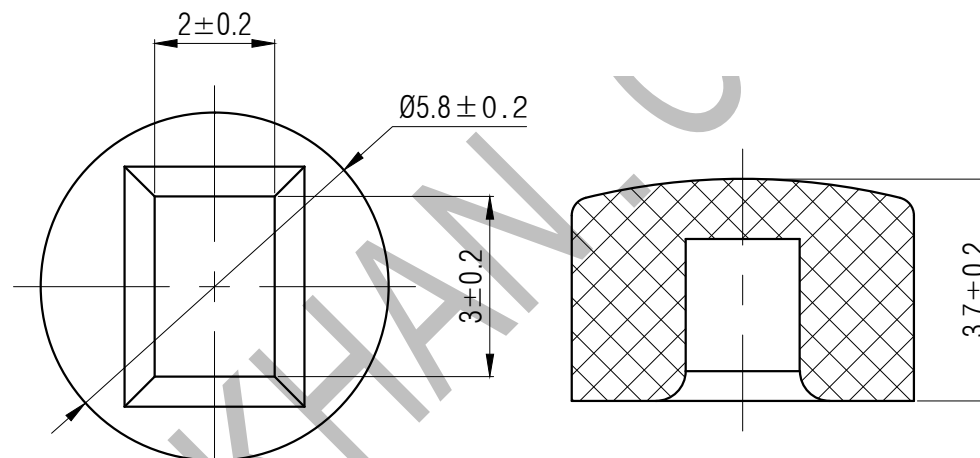

SWITCH CAP
P/N:SC311

Materials ABS

Color Black, White
(OEM AVAILABLE)

Packaging

Bulk Package

Inner Package: Plastic bag

Outer Package: Carton

VERSION

KH14FE22E

PROJECTION

Dimensions are shown:mm(inches)

DESIGN

DRAWN

APPROVAL

SCALE

8:1

SIZE

A4

2014.02.20