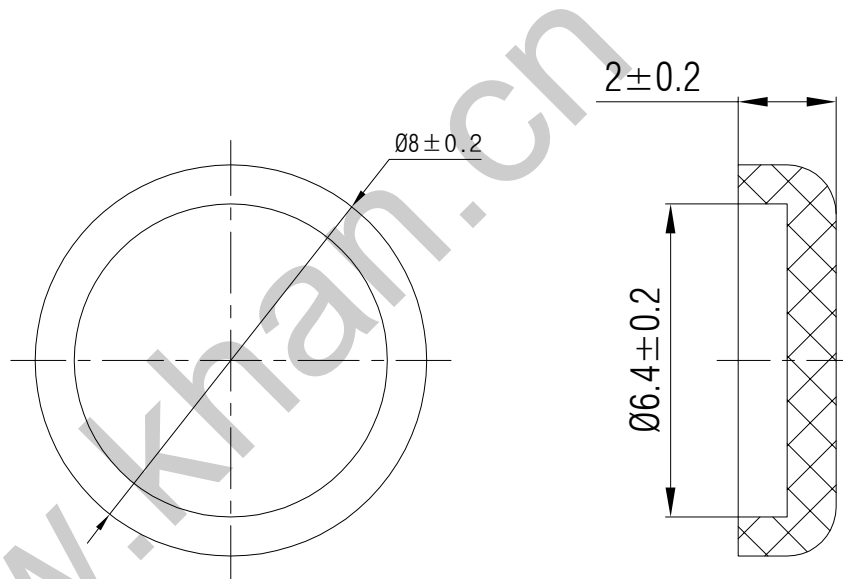

SWITCH CAP  
P/N:SC003

Materials GP.PC

Color White,Black  
(OEM AVAILABLE)

Packaging

Bulk Package

Inner Package: Plastic bag

Outer Package: Carton

WENZHOU KHAN ELECTRONIC

VERSION		PROJECTION	DESIGNED	Wei Lin
KH14FE22E			CHECKED	ZhongJu Peng
SCALE	SIZE	 Dimensions are shown:mm(inches)	APPROVED	Johan Xu
5:1	A4		2022.05.11	